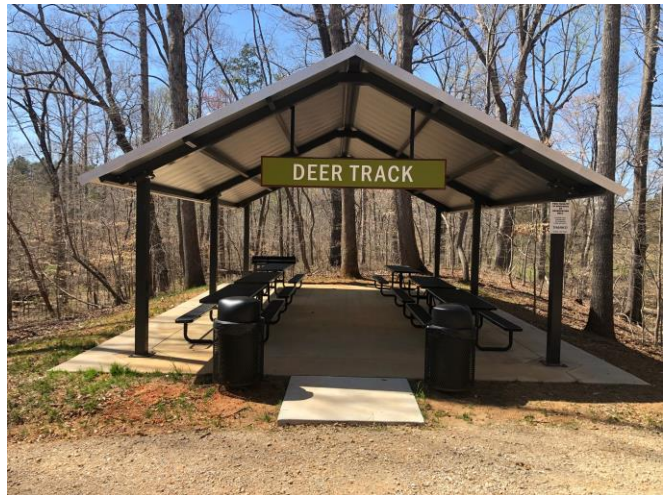

HANNA PARK

Dogwood, Willow Oak, Cherry, Crepe Myrtle, Elm, Deer Track

Picnic Shelters come with 6 picnic tables, grill, trash cans.

Half Day Fee: \$30.00/City Resident, \$50.00/Non-City Resident

Whole Day Fee: \$60.00/City Resident, \$100.00/Non-City Resident

Do you live in the city limits? [Click here to find out!](#)

Cherry	Crepe Myrtle	Deer Track	Dog Wood	Elm	Willow Oak
Power: yes	Power: yes	Power: no	Power: yes	Power: yes	Power: no
Water: yes	Water: yes	Water: no	Water: yes	Water: no	Water: no
Lights: no	Lights: no	Lights: no	Lights: yes	Lights: no	Lights: no