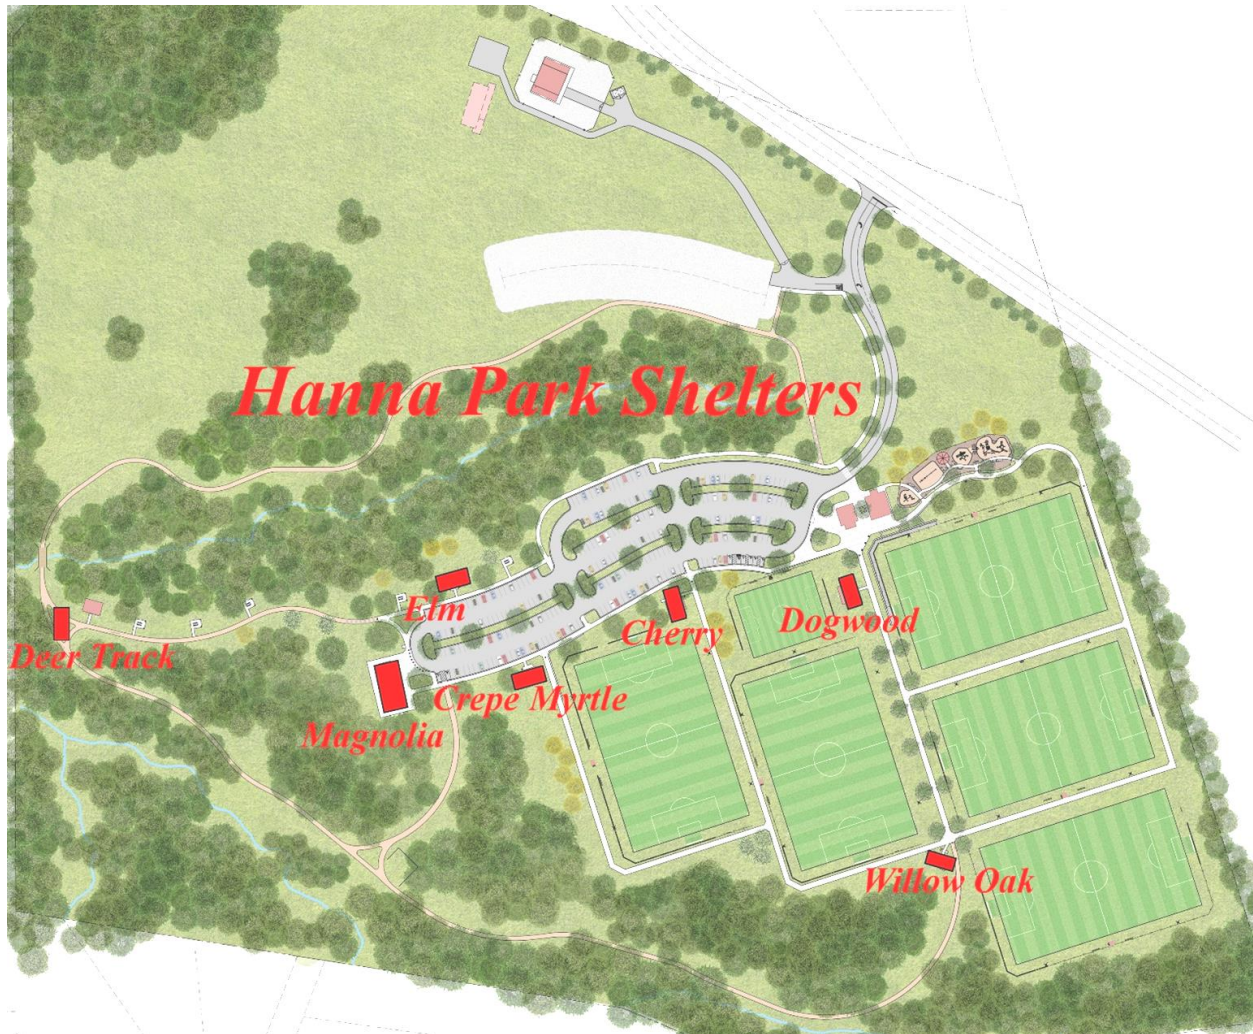

HANNA PARK

Dogwood, Willow Oak, Cherry, Crepe Myrtle, Elm, Deer Track

Picnic Shelters come with 6 picnic tables, grill, trash cans.

Half Day Fee: \$30.00/City Resident, \$50.00/Non-City Resident

Whole Day Fee: \$60.00/City Resident, \$100.00/Non-City Resident

Do you live in the city limits? [Click here to find out!](#)

Cherry	Crepe Myrtle	Deer Track	Dog Wood	Elm	Willow Oak
Power: yes	Power: yes	Power: no	Power: yes	Power: yes	Power: no
Water: yes	Water: yes	Water: no	Water: yes	Water: no	Water: no
Lights: no	Lights: no	Lights: no	Lights: yes	Lights: no	Lights: no